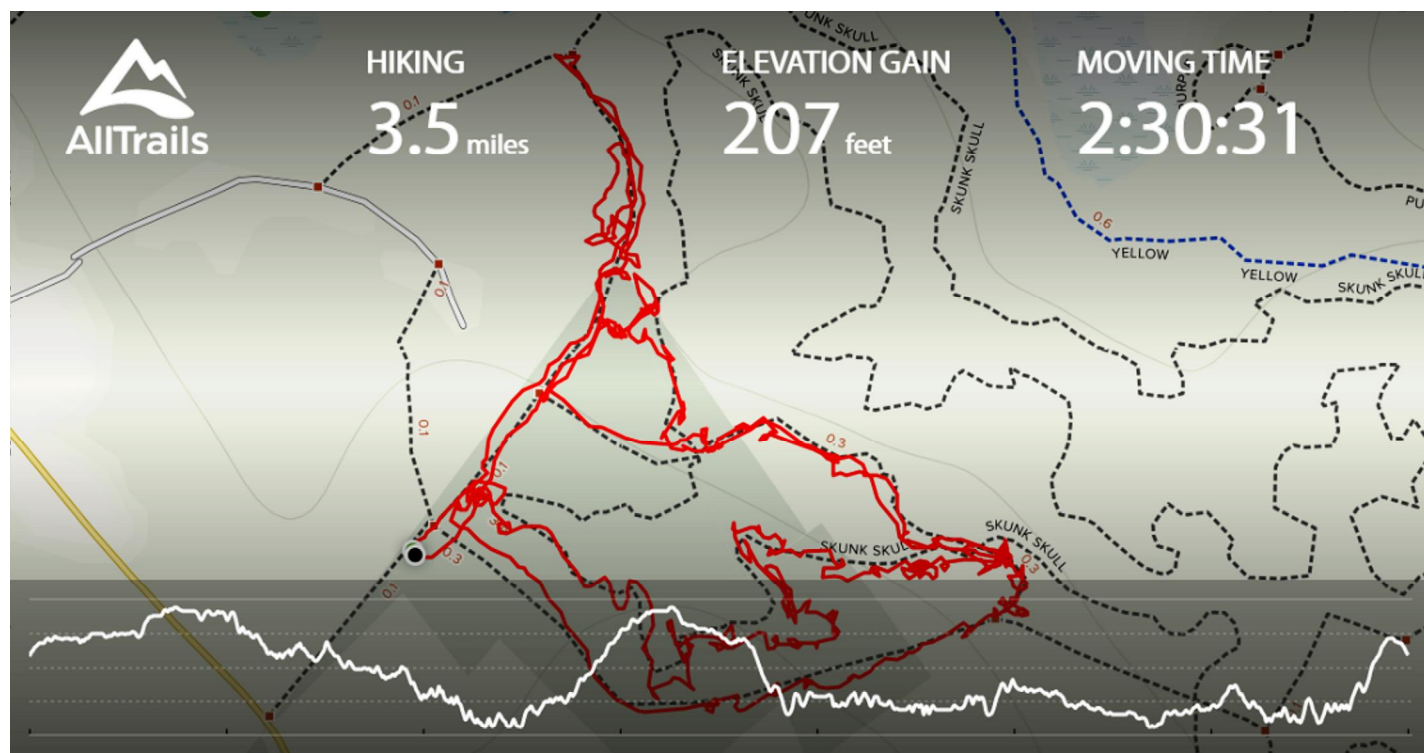

paul@paulwainwrightphotography.com

From: "Dennis Krause" <Dennis_Krause@msn.com>
Date: Monday, May 20, 2019 9:13 PM
To: <p.mcvay@comcast.net>
Cc: <paul@paulwainwrightphotography.com>; <wilvalent@yahoo.com>; <denise_legault@uml.edu>; <jeffmn1213@comcast.net>; <diving4bugs@yahoo.com>
Subject: Fw: Crown Hill Extended. Yellow Blaze

Added additional trail loops blazed in Yellow to the Crown Hill trail system. Searched for the tri-town 1940 marker again...don't think it was used per GPS coordinates.

DK

----- Original Message -----

From: [Dennis Krause](#)
To: [dkrause3](#) ; [Dennis Krause](#)
Sent: Saturday, May 18, 2019 2:05 PM
Subject: Crowd Hill Extended. Yellow Blaze

Check out my activity on AllTrails.

<https://www.alltrails.com/explore/recording/crowd-hill-extended-yellow-blaze?p=-1>

Sent from my iPhone